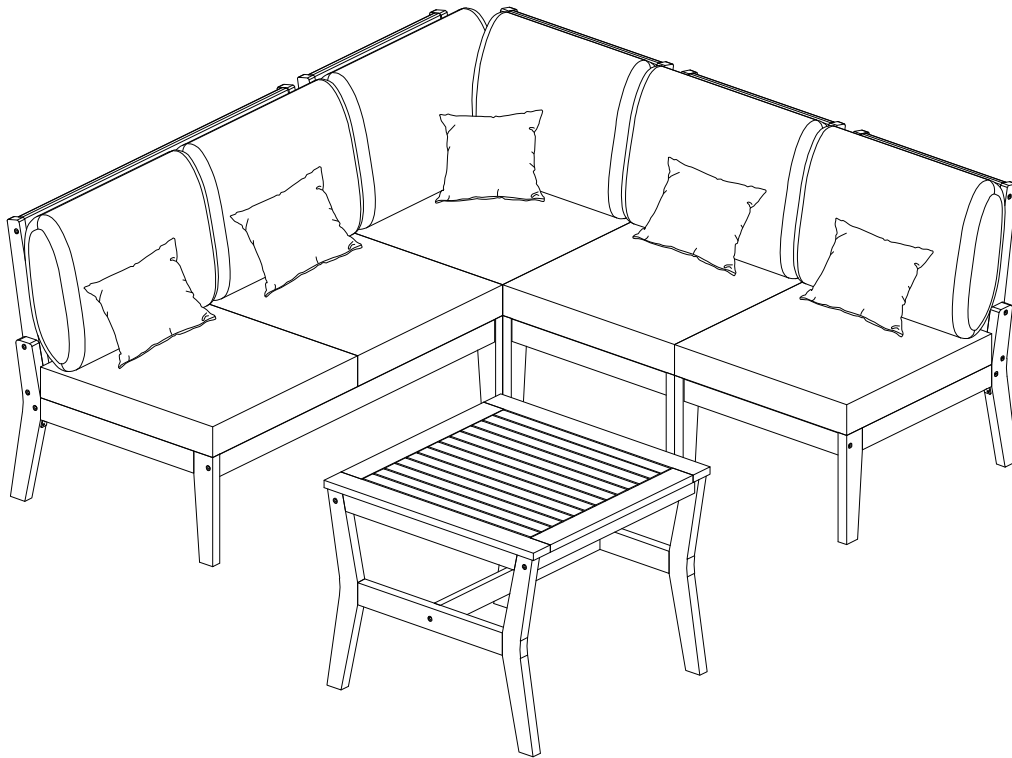

**NAPOLI sectional set 5 pcs
Ensemble sectionnel NAPOLI 5 mcx**

Imported by / Importé par CORRIVEAU ESSENTIELS
452, BOUL. TACHÉ EST MONTMAGNY, QUEBEC, CANADA G5V 1E2

PLEASE READ AND UNDERSTAND THIS ENTIRE MANUAL BEFORE ATTEMPTING TO ASSEMBLE OR INSTALL THE PRODUCT
WHEN UNPACKING FURNITURE FROM THE CARTON, MAKE SURE YOU FIND AND BECOME FAMILIAR WITH ALL THE PARTS LISTED. USE WITH CAUTION AS SOME PARTS MAY BE HEAVY. IF ANY PART IS MISSING OR DAMAGED, DO NOT ATTEMPT TO ASSEMBLE THE PRODUCT
ASSEMBLE ON A SOFT, NON-ABRASIVE SURFACE
THIS PATIO FURNITURE IS FOR OUTDOOR USE ONLY

FAIRE L'ASSEMBLAGE SUR UNE SURFACE DOUCE ET NON ABRASIVE.
CE MEUBLE DE PATIO EST POUR UNE UTILISATION EXTÉRIEURE SEULEMENT.

AVANT L'UTILISATION, S'ASSURER QUE LE MEUBLE EST EN BONNE CONDITION D'UTILISATION.