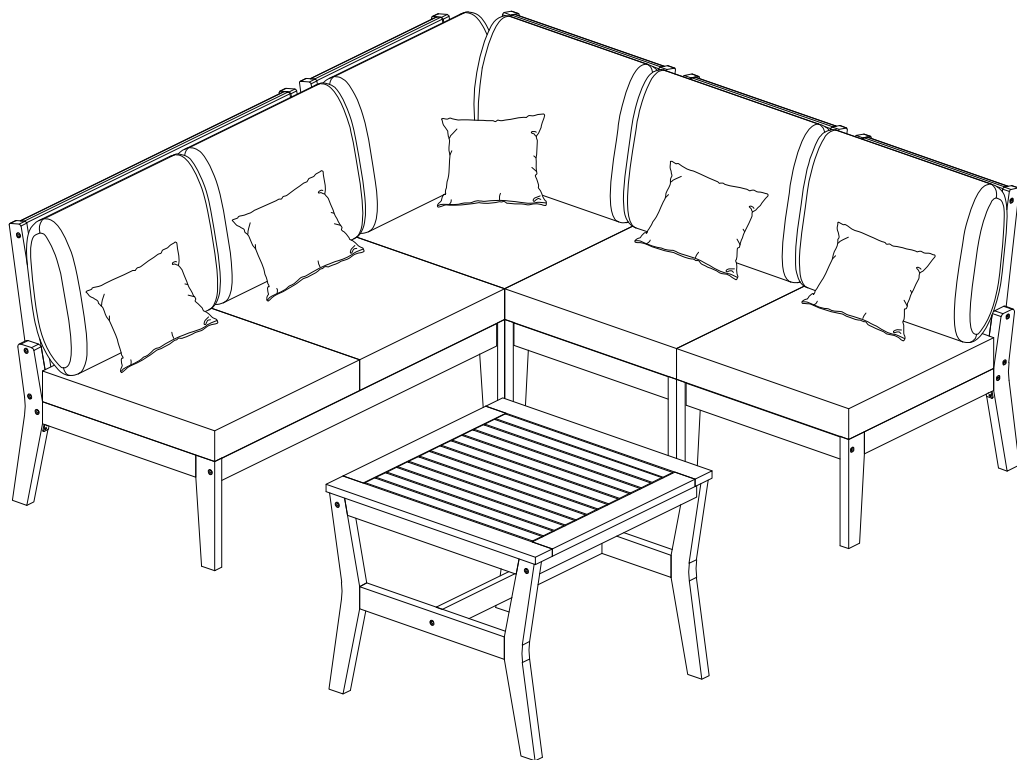

**NAPOLI sectional set 5 pcs
Ensemble sectionnel NAPOLI 5 mcx**

Imported by / Importé par CORRIVEAU ESSENTIELS
452, BOUL. TACHÉ EST MONTMAGNY, QUEBEC, CANADA G5V 1E2

PLEASE READ AND UNDERSTAND THIS ENTIRE MANUAL BEFORE ATTEMPTING TO ASSEMBLE OR INSTALL THE PRODUCT WHEN UNPACKING FURNITURE FROM THE CARTON, MAKE SURE YOU FIND AND BECOME FAMILIAR WITH ALL THE PARTS LISTED. USE WITH CAUTION AS SOME PARTS MAY BE HEAVY. IF ANY PART IS MISSING OR DAMAGED, DO NOT ATTEMPT TO ASSEMBLE THE PRODUCT ASSEMBLE ON A SOFT, NON-ABRASIVE SURFACE THIS PATIO FURNITURE IS FOR OUTDOOR USE ONLY

FAIRE L'ASSEMBLAGE SUR UNE SURFACE DOUCE ET NON ABRASIVE. CE MEUBLE DE PATIO EST POUR UNE UTILISATION EXTÉRIEURE SEULEMENT.

AVANT L'UTILISATION, S'ASSURER QUE LE MEUBLE EST EN BONNE CONDITION D'UTILISATION.