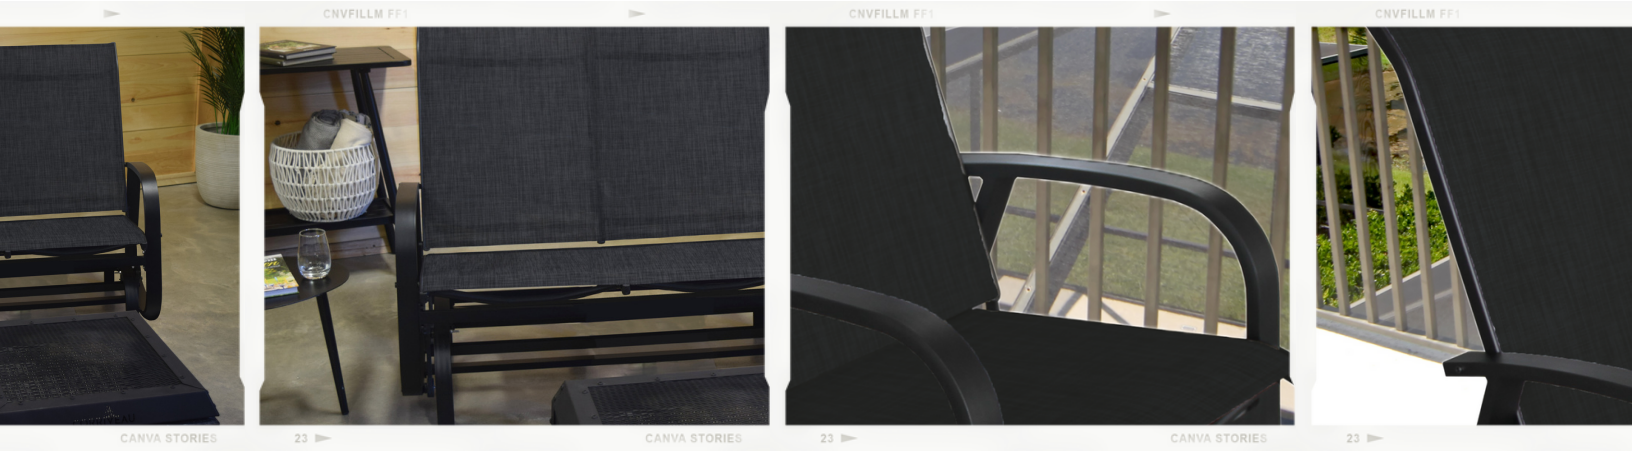

COLLECTION BRUXELLE

Glider KG2001S-F72-266

ENJOY THE OUTDOOR'S LIFESTYLE

Share moments in comfort or enjoy just relaxing. This smooth-rolling chair is sure to please!

Aluminum frame

The aluminum frame is particularly lightweight, so you won't have to worry about corrosion.

Textilene fabric

UV-resistant and easy-care, this fabric hugs the body's curves and lets the skin breathe thanks to its airy weave.

Glider

Comfortable and delicate, the ball bearing offers a smooth and quiet oscillation.