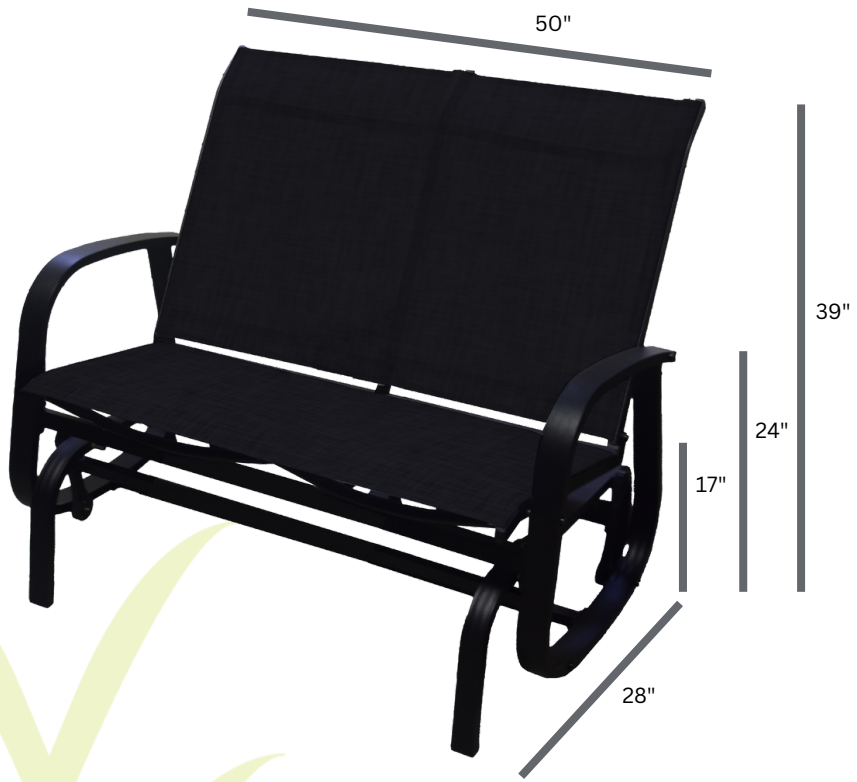

Limited warranty
1 year

Limit weight 250 lbs by seat